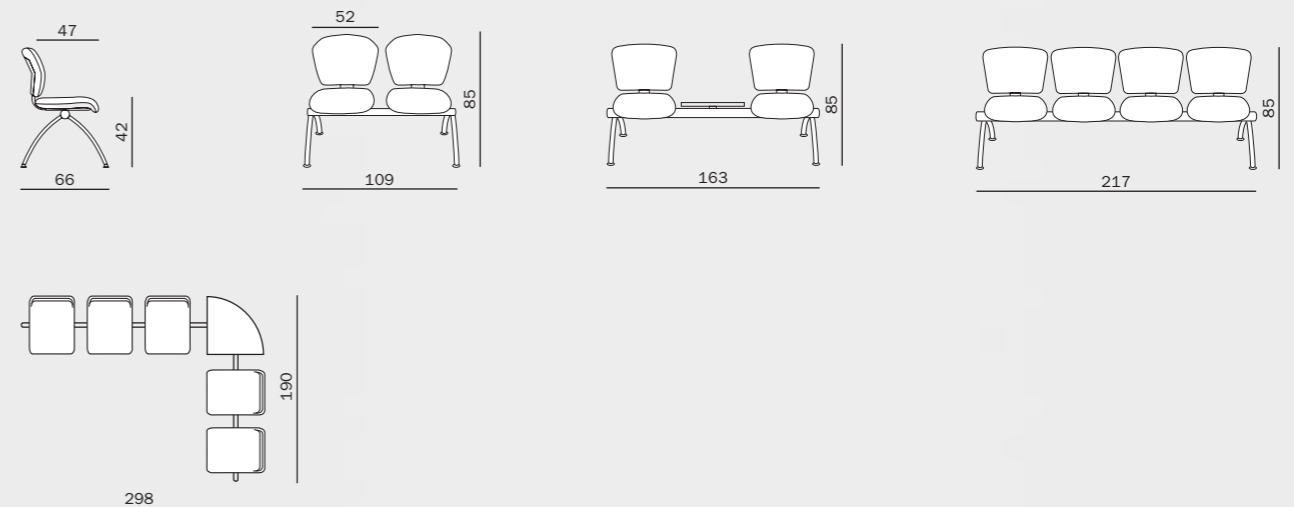

* Weitere Varianten siehe Preisliste/* See price list for other variants