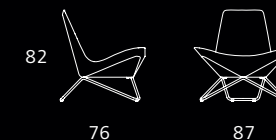

369. Design: Walter Knoll Team.

Turtle. Design: PearsonLloyd.

Vostra. Design: Walter Knoll Team.

MYchair. Design: UN Studio/Ben van Berkel.

Alle Maßangaben in cm. All dimensions in cm.