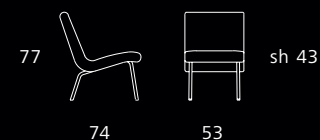

Black Series. Classics in a new look. Completely in black, timeless and elegant. The special edition for today's lifestyle and the spirit of the times. Turtle, Vostra, 369 and MYchair are compelling in the Black Series with charm and understatement. Stylish in black, they make a statement in a room and show just what they are made of. An invitation to rediscover and become acquainted. For design aficionados and lovers of modern classics. Simply beautiful in black.

369. Design: Walter Knoll Team.

Turtle. Design: PearsonLloyd.

Vostra. Design: Walter Knoll Team.

MYchair. Design: UN Studio/Ben van Berkel.

Alle Maßangaben in cm. All dimensions in cm.